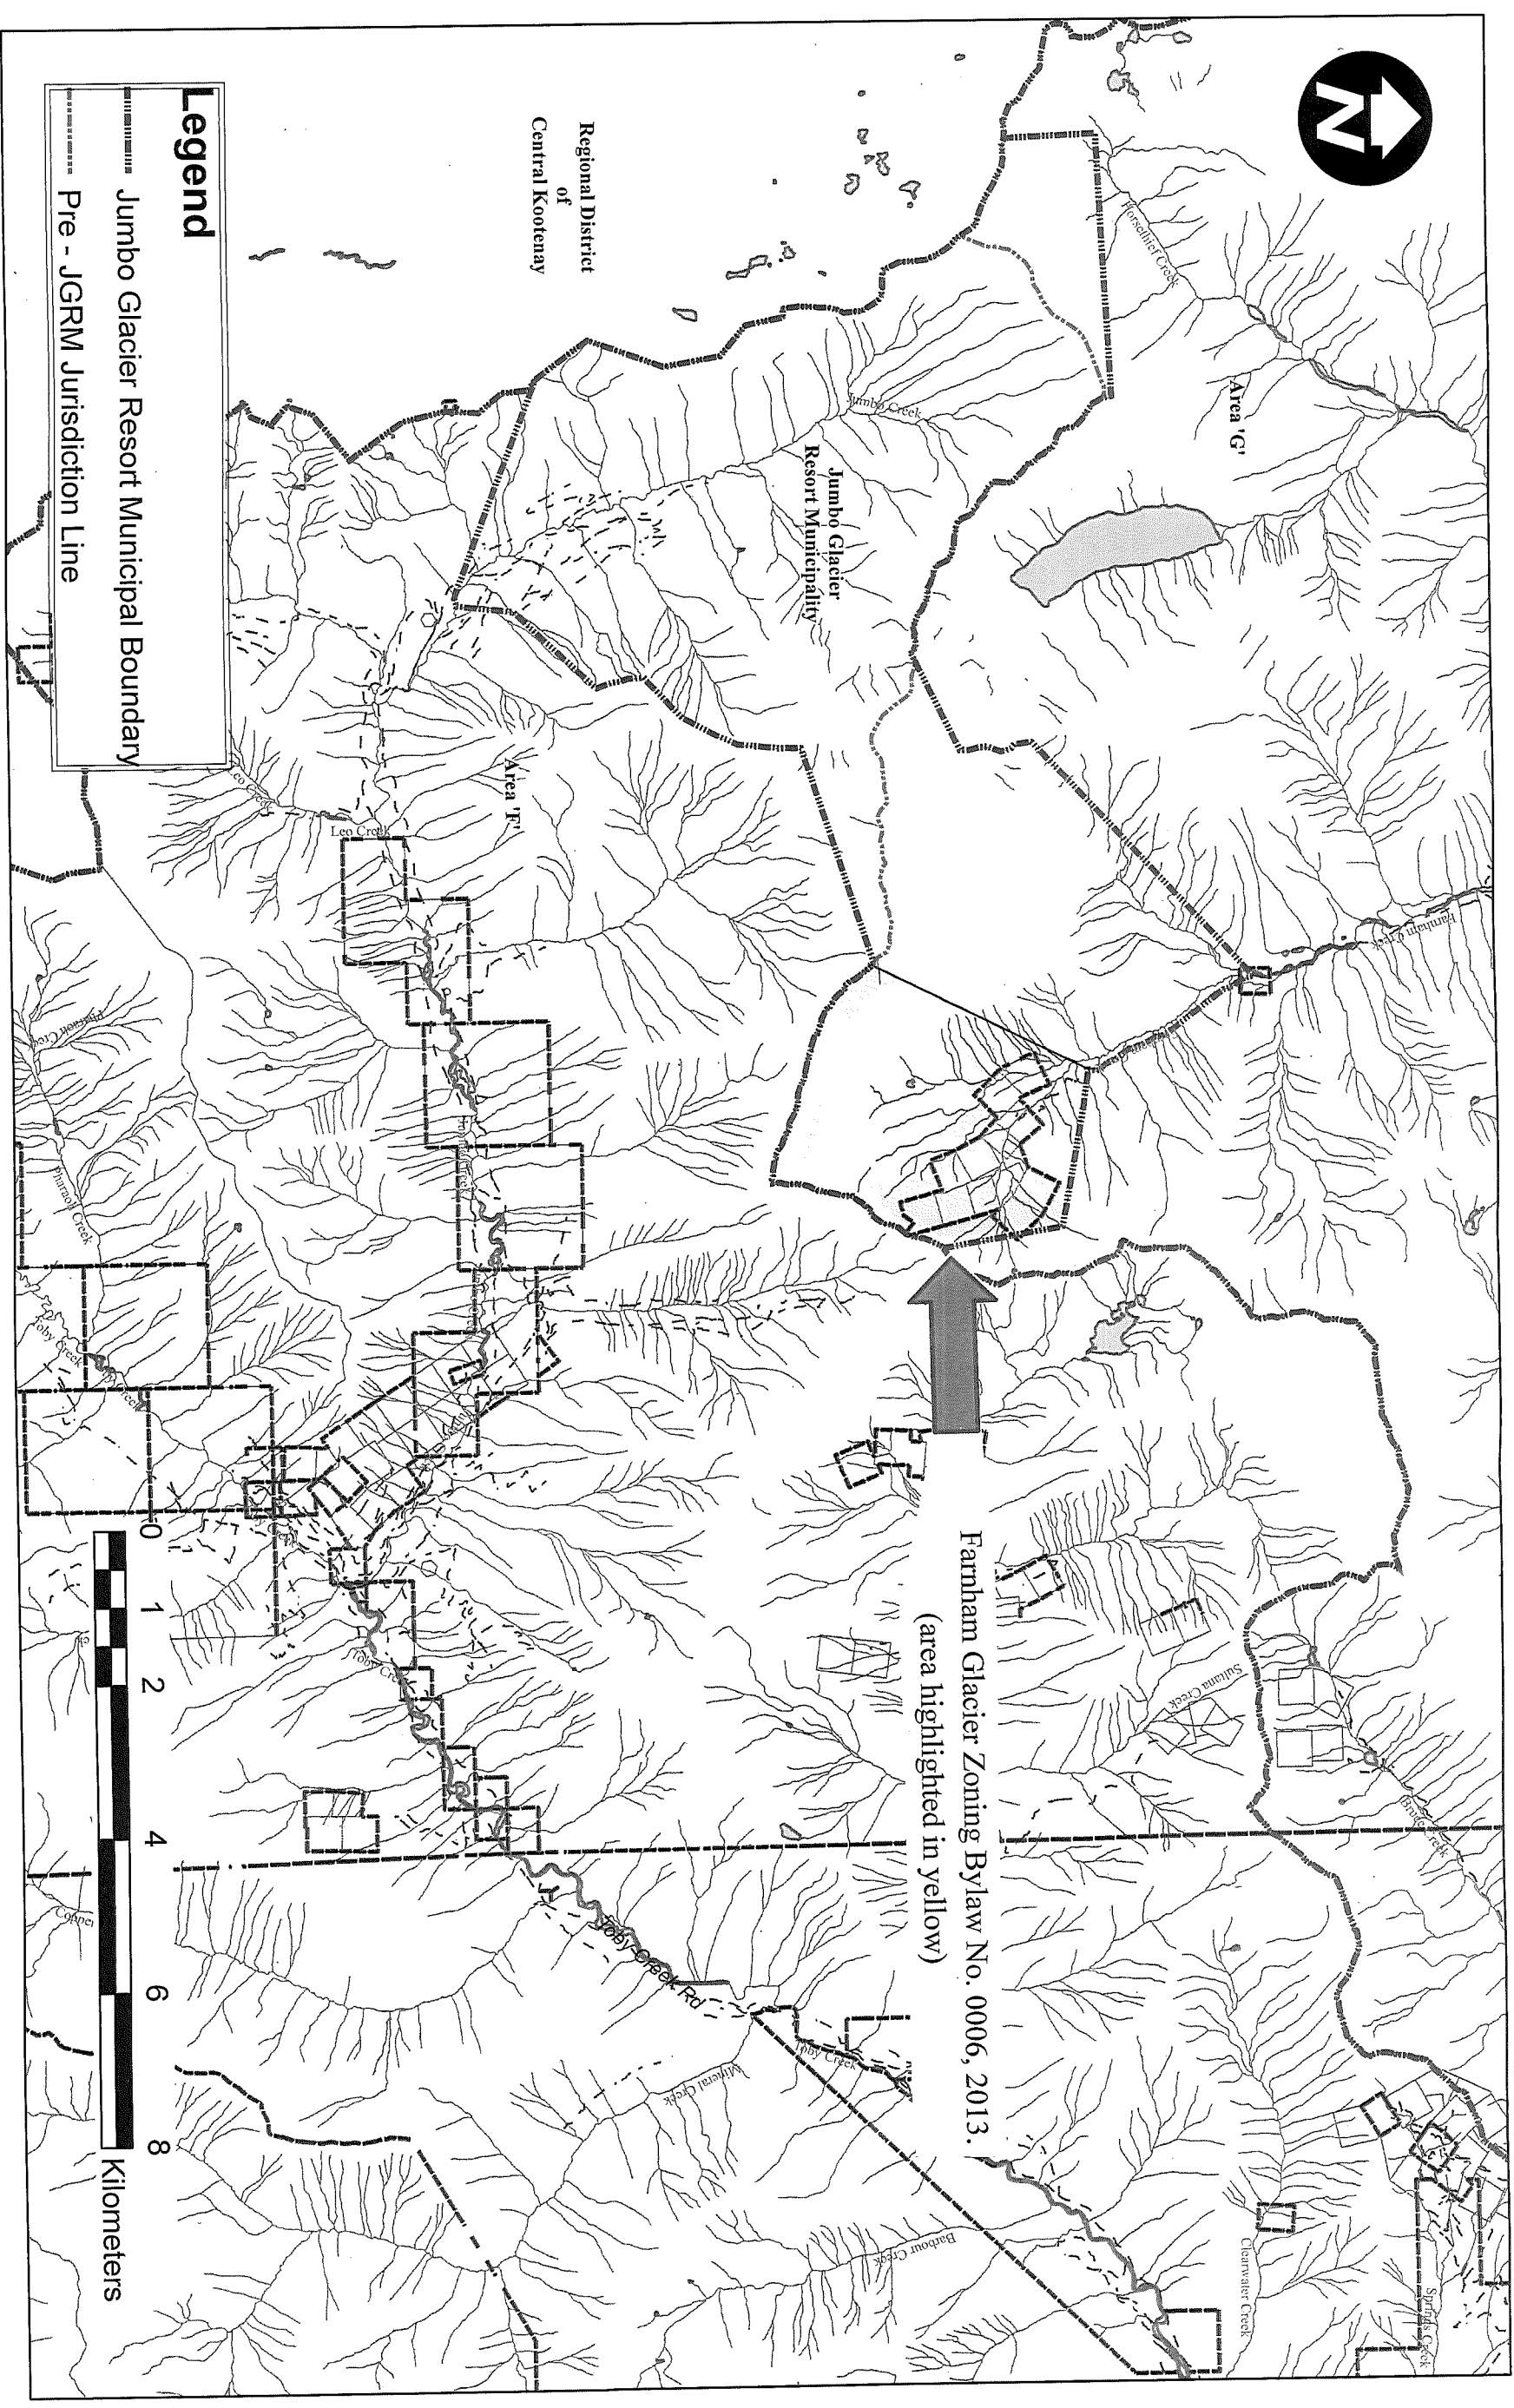

Jumbo Glacier Resort Municipal Boundary

Legend

- Jumbo Glacier Resort Municipal Boundary
- Pre - JGRM Jurisdiction Line

Regional District
of
Central Kootenay

Jumbo Glacier
Resort Municipality

Farnham Glacier Zoning Bylaw No. 0006, 2013.
(area highlighted in yellow)

0 1 2 4 6 8
Kilometers